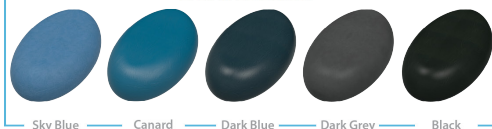

Models

ST6109 Keyhole Shaped Stool - Standard Model

Model ST6109
Colour Cream

Available Upholstery Colours:

STANDARD

STANDARD+