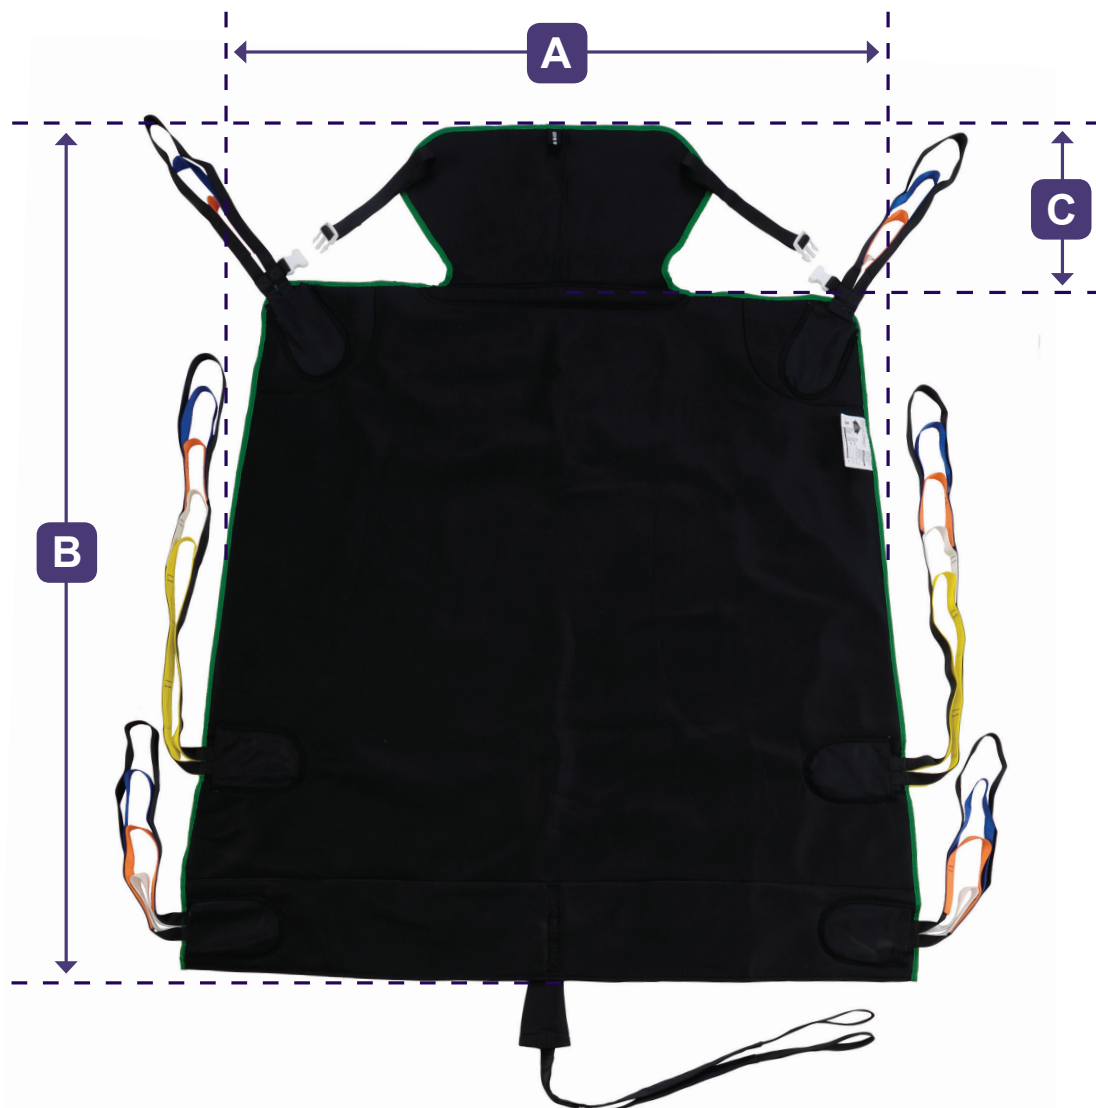

Sling Dimensions: Bariatric Hammock

	XL	2XL	3XL	4XL	5XL
A	1010mm	1120mm	1270mm	1480mm	1750mm
B	1630mm	1630mm	1640mm	1640mm	1620mm
C	290mm	310mm	310mm	310mm	310mm

* All dimensions are subject to manufacturing tolerances